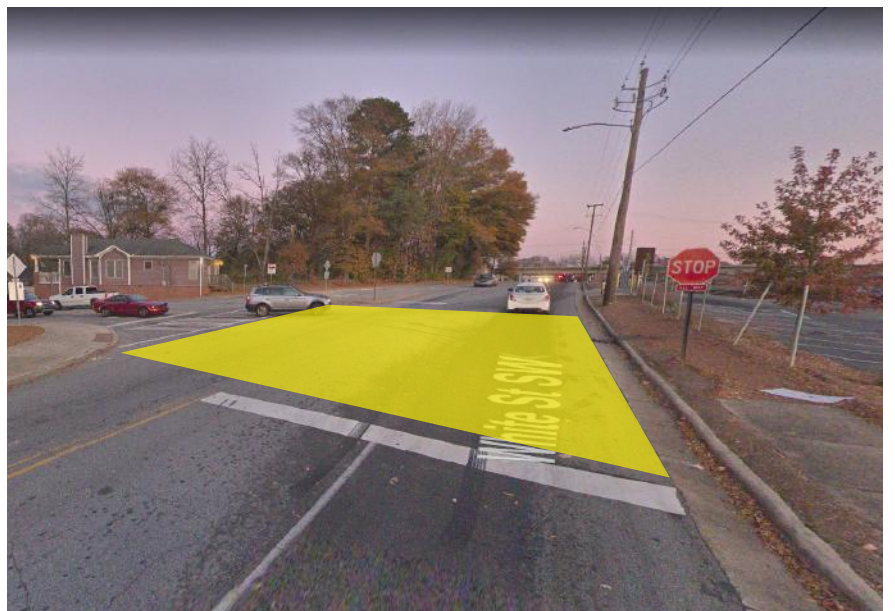

Intersection Mural Location 1: White St. & Joseph E. Lowery Blvd.

Overview Map

Intersection area: approx. 70 ft. x 40 ft.

Street view at intersection looking southeast along White St.

Intersection Mural Location 2: White St. & Hopkins St.

Overview Map

Intersection area: approx. 45 ft. x 35 ft.

Street view at intersection looking northwest along White St.