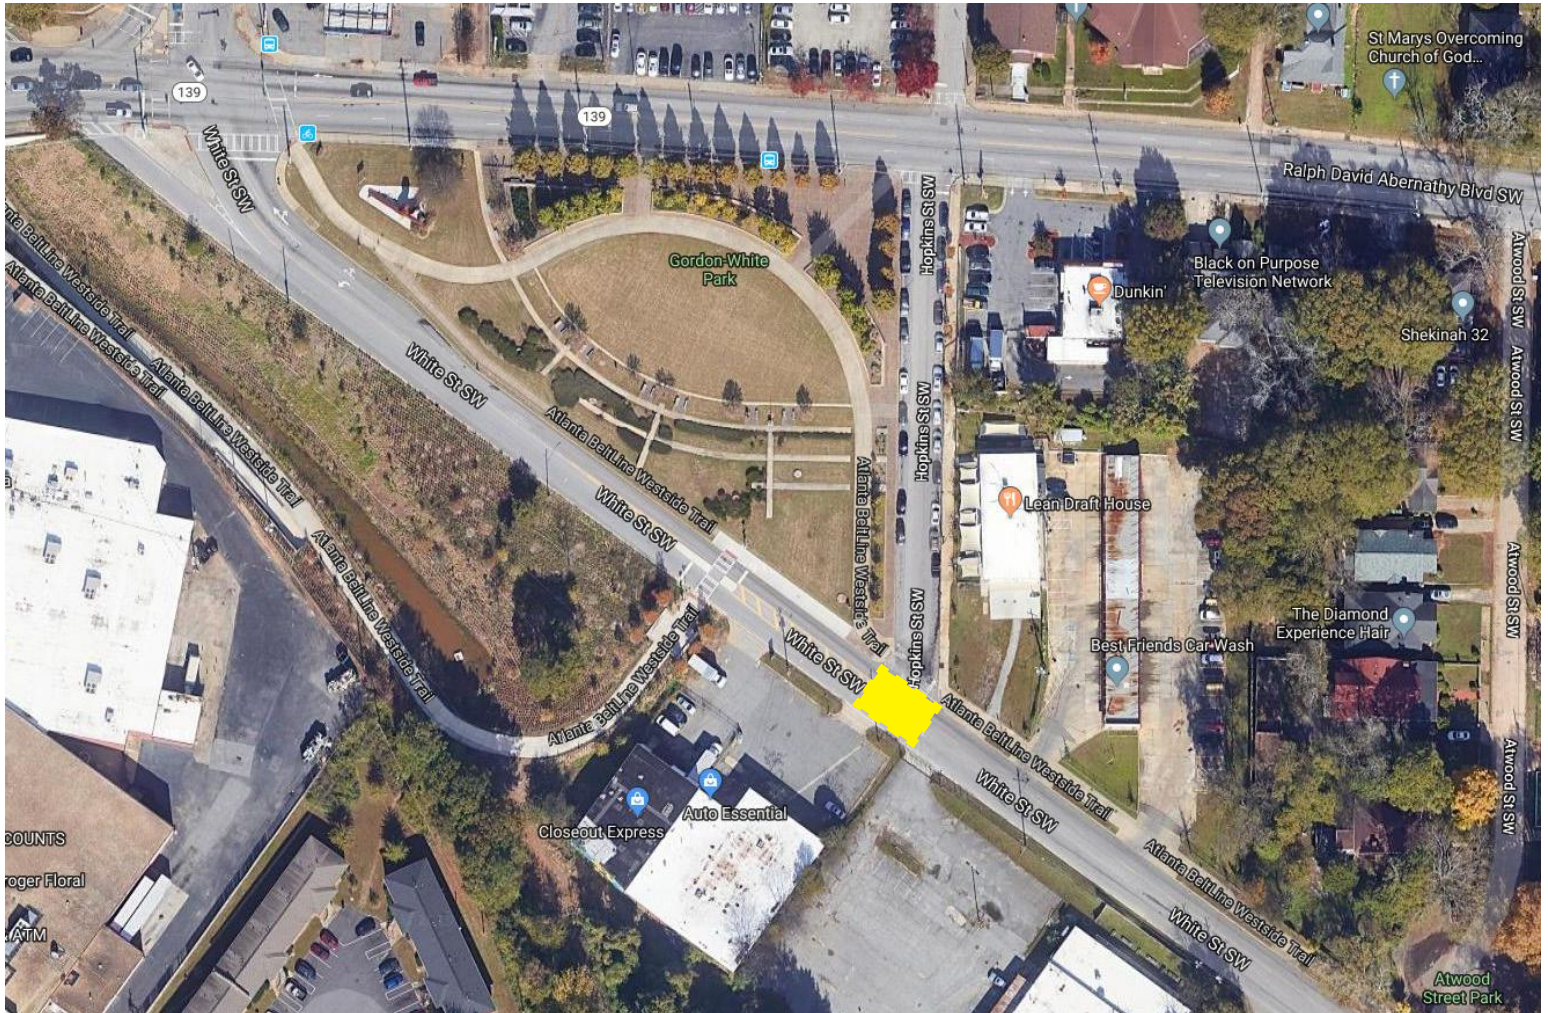

Intersection Mural Location 1: White St. & Joseph E. Lowery Blvd.

Overview Map

Intersection area: approx. 70 ft. x 40 ft.

Street view at intersection looking southeast along White St.

Intersection Mural Location 2: White St. & Hopkins St.

Overview Map

Intersection area: approx. 45 ft. x 35 ft.

Street view at intersection looking northwest along White St.