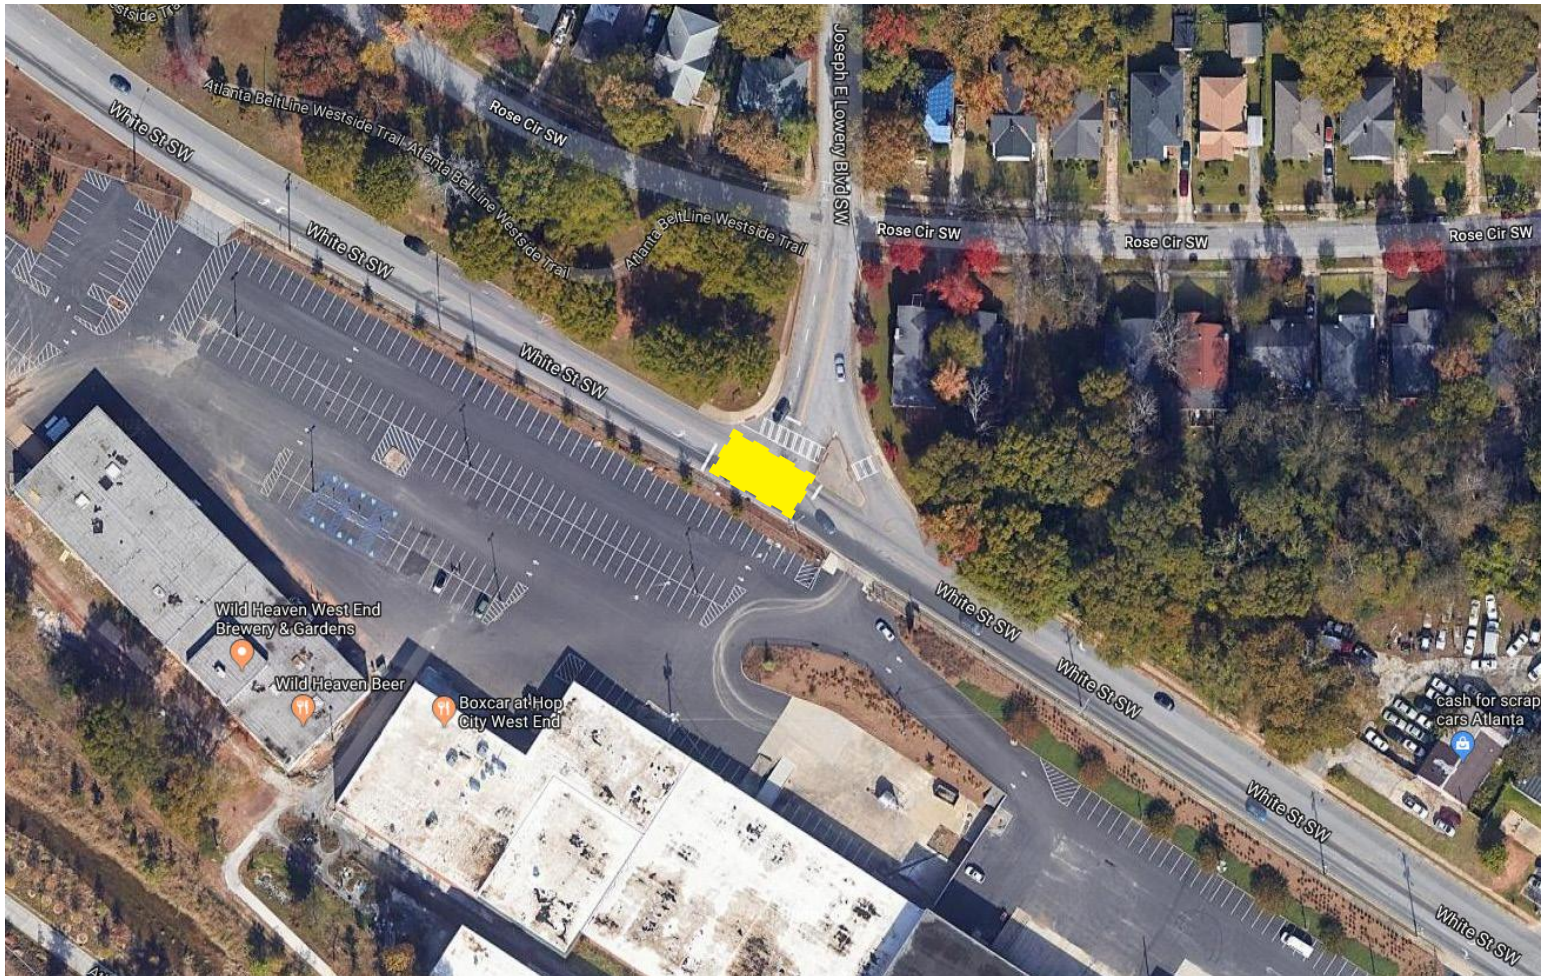

Intersection Mural Location 1: White St. & Joseph E. Lowery Blvd.

Overview Map

Intersection area: approx. 70 ft. x 40 ft.

Street view at intersection looking southeast along White St.

Intersection Mural Location 2: White St. & Hopkins St.

Overview Map

Intersection area: approx. 45 ft. x 35 ft.

Street view at intersection looking northwest along White St.